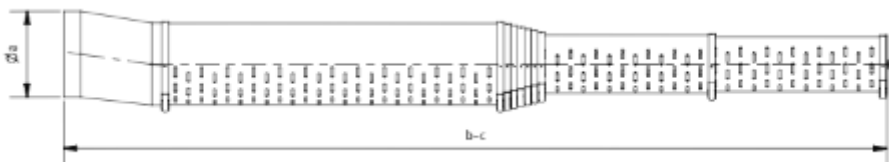

Grain must always be cleaned before
storing and ventilation

Arrangement in the storage

Dumping height	Distance between 2 pipes
2,0 m	2,00 m
2,5m	2,25 m
3,0m	2,50 m
3,5m	2,75 m
4,0m	3,00 m
4,5m	3,25 m
5,0m	4,00 m

Optimised packaging for transport

- 1 wooden box dimensions 2,55m x 0,484m x 0,475m

Ventilation of potatoes

- We can provide you specific telescopic pipes for the ventilating of potatoes (articles in our catalogue or on request)
- In this case, dumping height of maximum 3m
- Air flow max 3500 m³/h or 10.000 m³/h