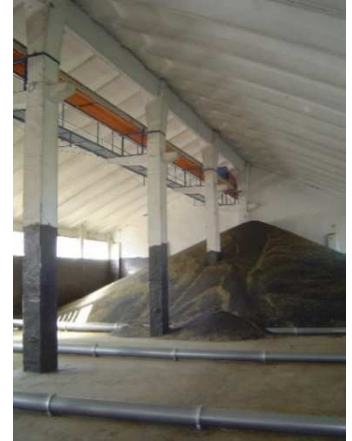

- Perforated galvanised pipe
- Can be covered up to a height of 5m
- Air outlet area 22%
- Ventilation distributed along the entire length of the pipe
- Easy installation and quick cleaning
- Easy withdrawal of pipe thanks to inner steel rope

Other types of telescopic pipes available:

- First pipe unperforated
- 1 m or 2 m extension available (to be ordered separately)
- Wall duct

What material would you like to ventilate ?

This pipe TBR is adapted to the ventilation of cereals and rape

Grain must always be cleaned before
storing and ventilation

Arrangement in the storage

Dumping height	Distance between 2 pipes
2,0 m	2,00 m
2,5m	2,25 m
3,0m	2,50 m
3,5m	2,75 m
4,0m	3,00 m
4,5m	3,25 m
5,0m	4,00 m

Optimised packaging for transport

- 1 wooden box dimensions 2,55m x 0,484m x 0,475m

Ventilation of potatoes

- We can provide you specific telescopic pipes for the ventilating of potatoes (articles in our catalogue or on request)
- In this case, dumping height of maximum 3m
- Air flow max 3500 m³/h or 10.000 m³/h